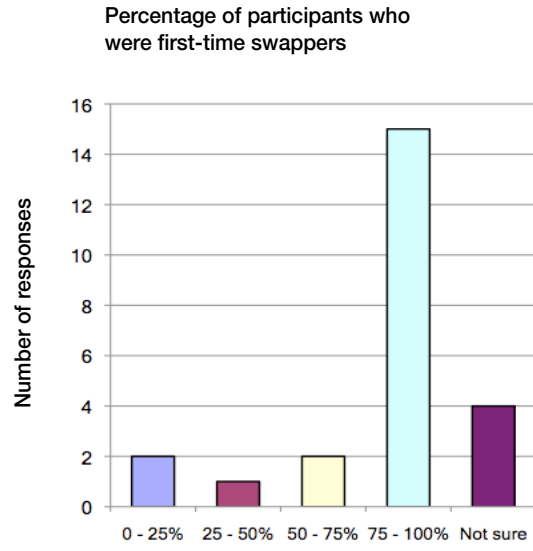

"It was a great success and we will make it a regular event."

Swap Party Organiser from Moonee Valley, VIC

"...the event has definitely increased our capacity to engage with the community about recycling."

Swap Party Organiser from Coffs Harbour Council, NSW

"The Big Aussie Swap Party ... actively involved Council Staff and the general public in learning about reuse and recycling."

Swap Party Organiser from Mount Gambier, SA